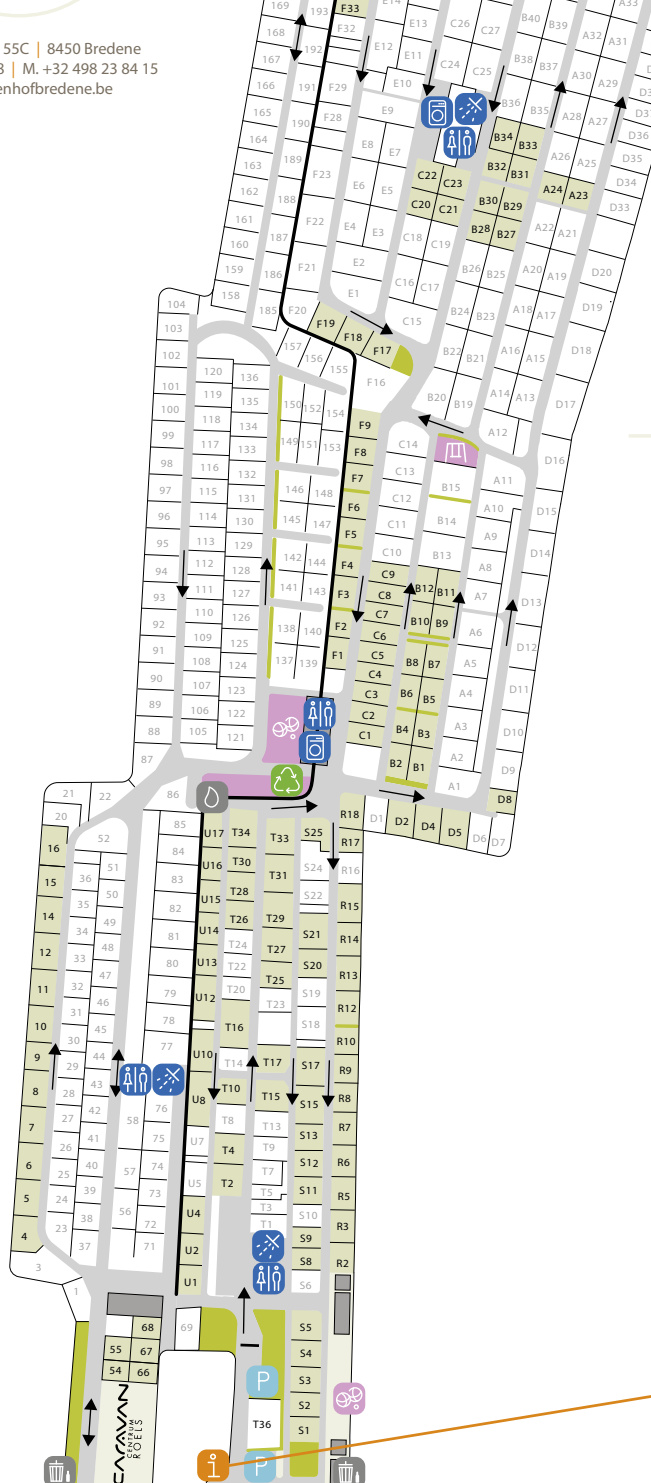

Kon. Astridlaan 55B | 8450 Bredene
T. +32 59 32 13 68 | M. +32 477 62 45 81
info@duinezwin.be | www.duinezwin.be

1. Visitors parking
   - Kusttram - Bredene Campings
   - Sanitary
   - Shower Room
   - Washing machines
   - Waste containers
   - Service parking
   - Recreation Park Grasduinen
   - Kids' playground
   - Soccer field
   - Petanque
   - Grass container
2. **Info point / reception**
   10h00 - 12h00 & 15h00 - 18h00

KON. ASTRIDLAAN

KAPELSTRAAT

KNOKKE

KONINKLUKE BAAN

MEETING- EN EVENTCENTRUM
STAF VERSLUYS

OOSTENDE - DE PANNE