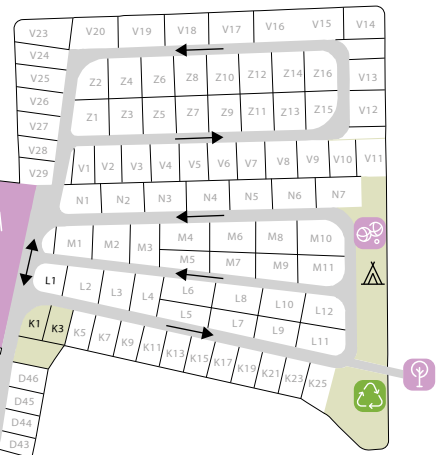

Kon. Astridlaan 55B | 8450 Bredene
T. +32 59 32 13 68 | M. +32 477 62 45 81
info@duinezwin.be | www.duinezwin.be

1. Visitors parking
   - Kusttram - Bredene Campings
   - Sanitary
   - Shower Room
   - Washing machines
   - Waste containers
   - Service parking
   - Recreation Park Grasduinen
   - Kids' playground
   - Soccer field
   - Petanque
   - Grass container
2. **Info point / reception**
   10h00 - 12h00 & 15h00 - 18h00

KON. ASTRIDLAAN

KAPELSTRAAT

KNOKKE

KONINKLUKE BAAN

MEETING- EN EVENTCENTRUM
STAF VERSLUYS

OOSTENDE - DE PANNE